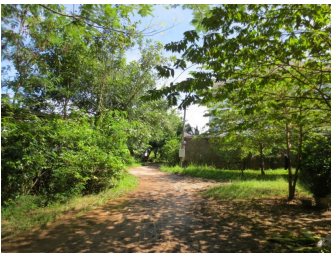

Sikhaithong Village, Sikhottabong District, Vientiane Capital

Listing number: **WGF969**
Listing date: **2015-08-02**
[View on wegofa.com](http://www.wegofa.com)

Land for Sale

Agent Details

SUNLAY SIPRASEUTH
Mobile: +856 20 2389 9999

About this property

Excellent offer for an attractive investment plot of land is suitable for the construction of a family house. It is located in Sikhottabong district, Vientiane capital. The offered plot of land is facing asphalt road with communications and is characterized by an area of 12.000 sq.m., regular shape and picturesque location surrounded by beautiful view of nature and trees.

Besides stunning nature scenes and easy and quick access to the city, the region offers excellent conditions for living, and many facilities such as shops, market, bank, bus station, school and restaurant and airport. The property is offered for sale with nice price, so you do not miss this good chance!

Viewings

We are ready to organize a viewing of this property at a time convenient for you. Please contact the responsible estate agent and inform them when you would like to have viewings arranged. We can help you

To book a premium property advertising product contact your real estate agent.

If you are an agent:

Call: +856 20 2389 9999

Email: orders@wegofa.com