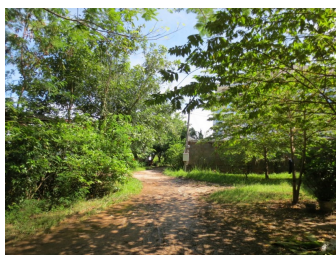

Sikhaithong Village, Sikhottabong District, Vientiane Capital

Listing number: **WGF969**

Listing date: **2015-08-02**

[View on wegofa.com](http://wegofa.com)

Land for Sale

Agent Details

SUNLAY SIPRASEUTH

Mobile: +856 20 2389 9999

About this property

Excellent offer for an attractive investment plot of land is suitable for the construction of a family house. It is located in Sikhottabong district, Vientiane capital. The offered plot of land is facing asphalt road with communications and is characterized by an area of 12.000 sq.m., regular shape and picturesque location surrounded by beautiful view of nature and trees.

Besides stunning nature scenes and easy and quick access to the city, the region offers excellent conditions for living, and many facilities such as shops, market, bank, bus station, school and restaurant and airport. The property is offered for sale with nice price, so you do not miss this good chance!

Viewings

We are ready to organize a viewing of this property at a time convenient for you. Please contact the responsible estate agent and inform them when you would like to have viewings arranged. We can help you

To book a premium property advertising product contact your real estate agent.

If you are an agent:

Call: +856 20 2389 9999

Email: orders@wegofa.com