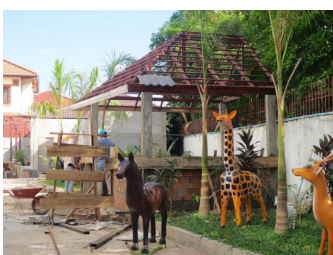

Saphanthong-Tai Village ,Sisattanak District,Vientiane Capital

Listing number: **WGF1522**

Listing date: **2015-08-06**

[View on wegofa.com](http://wegofa.com)

Apartment for Rent
Per month

Agent Details

SUNLAY SIPRASEUTH

Mobile: +856 20 2389 9999

About this property

Apartment for rent in Sisattanak district, Vientiane capital.

We offer for rent a fully renovated one-floor apartment in the developed village of Sisattanak district, Vientiane capital. It offers many rooms which consist of a bright and spacious kitchen place, balcony with nice views, 2 cozy bedrooms and 2 fully equipped bathrooms with toilet. The room comes with stylish kitchen furniture from chipboard and has kitchen sink in it. Especially, the bedroom is bright and spacious and allows through appropriate furnishings to create a pleasant atmosphere for relaxing. It also offers facilities such as air condition, TV - sat, microwave, electric hot water, furnishings, water supply and electricity. The apartment is situated in a communicative and lively place with a good environment, near the hotel, market, bank, school and restaurant which is suitable for living.

Note: The rental price is not include electricity cost, but it provides guard and housekeeping for 3 times per a week

How to rent the property?

If you like the property and decide to rent it, we will be able to prepare a rental agreement with the landlord and present it for approval and signature by both parties. Please contact the responsible estate agent for more information on the procedure for renting the property as it may vary between long-term, short-term and seasonal rents.

To book a premium property advertising product contact your real estate agent.

If you are an agent:

Call: +856 20 2389 9999

Email: orders@wegofa.com