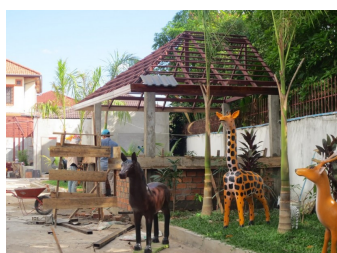

Saphanthong-Tai Village , Sisattanak District, Vientiane Capital

Listing number: **WGF1522**

Listing date: **2015-08-06**

[View on wegofa.com](http://wegofa.com)

Apartment for Rent
Per month

Agent Details

SUNLAY SIPRASEUTH

Mobile: +856 20 2389 9999

About this property

Apartment for rent in Sisattanak district, Vientiane capital.

We offer for rent a fully renovated one-floor apartment in the developed village of Sisattanak district, Vientiane capital. It offers many rooms which consist of a bright and spacious kitchen place, balcony with nice views, 2 cozy bedrooms and 2 fully equipped bathrooms with toilet. The room comes with stylish kitchen furniture from chipboard and has kitchen sink in it. Especially, the bedroom is bright and spacious and allows through appropriate furnishings to create a pleasant atmosphere for relaxing. It also offers facilities such as air condition, TV - sat, microwave, electric hot water, furnishings, water supply and electricity. The apartment is situated in a communicative and lively place with a good environment, near the hotel, market, bank, school and restaurant which is suitable for living.

Note: The rental price is not include electricity cost, but it provides guard and housekeeping for 3 times per a week

How to rent the property?

If you like the property and decide to rent it, we will be able to prepare a rental agreement with the landlord and present it for approval and signature by both parties. Please contact the responsible estate agent for more information on the procedure for renting the property as it may vary between long-term, short-term and seasonal rents.

To book a premium property advertising product contact your real estate agent.

If you are an agent:

Call: +856 20 2389 9999

Email: orders@wegofa.com