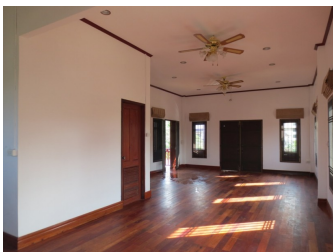

Bungkhagnong-Tai Village , Sisattanak District, Vientiane Capital

Listing number: **WGF1428**

Listing date: **2015-08-05**

[View on wegofa.com](http://www.wegofa.com)

House For Sale

Agent Details

SUNLAY SIPRASEUTH

Mobile: +856 20 2389 9999

About this property

House for sale in Sisattanak district, Vientiane capital.

You'll fall in love with the nice house that comes with a good environment. The stunning house's area includes approximately 550 m² which located in Sisattanak district, Vientiane capital. This is a good and peaceful area. A good asphalt road leads to this property, which provides comfortable and quick access to the key points in Vientiane capital. It comes with internally decoration, with quality wooden and tile flooring and wooden window frame. This house provides a large space, external staircase, spacious living-room with kitchen, 3 bathrooms with toilet and 3 bedrooms. For facilities, there are air conditioners in the bedrooms, electricity, water and DSL - internet. Moreover, it also offers a nice courtyard which is well-maintained and planted with decorative trees and; it also has a space for parking your vehicle. The house is specially designed to give you the coziness and spaciousness you need and to introduce harmony, enjoyment and perfection to your life.

Furthermore, the village is big and offers the needed amenities for a comfortable stay such as: market, restaurant, bank, hotel, shop and etc.

In addition you will meet with a friendly neighborhood, further recreational and entertainment such as gasoline station, market, hotel, bank and school are already in place.

To book a premium property advertising product contact your real estate agent.

If you are an agent:

Call: +856 20 2389 9999

Email: orders@wegofa.com