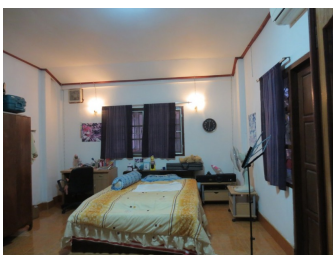

Saphanthong-Tai Village , Sisattanak District, Vientiane Capital

Listing number: **WGF1348**

Listing date: **2015-08-05**

[View on wegofa.com](http://www.wegofa.com)

House for Sale

3

3

Agent Details

SUNLAY SIPRASEUTH

Mobile: +856 20 2389 9999

About this property

House for sale in Sisattanak district, Vientiane capital.

We present you pretty property for sale in a big village, which belongs to Sisattanak district, Vientiane capital. The new house offers you with unique combination of stunning view and a good environment. It is offered for sale fully furnished. It covers a living area of 216 sq.m and consists of: First floor- an entrance, a living room, kitchen, 1 bedroom and a bathroom / WC; Second floor- 2 bedrooms and 2 bathrooms combined with comfort.

The house is in sound condition: brick-built, the outside and inside walls are painted; floors are tiled, solid roof. It also provides air conditioning, water supply, TV - sat, DSL - internet, balcony and furnishings. There is a parking area for your car, which is surrounded by a fence. The distance to the city center is about few minutes. It can be reached by a good road by very types of vehicle. The place where the house is located is quiet which close to the market, shop, restaurant, bank, hotel, hospital and school. Especially, it is close to the International School. Furthermore, there are many new houses surrounding this property.

Viewings

We are ready to organize a viewing of this property at a time convenient for you. Please contact the responsible estate agent and inform them when you would like to have viewings arranged. We can help you.

To book a premium property advertising product contact your real estate agent.

If you are an agent:

Call: +856 20 2389 9999

Email: orders@wegofa.com