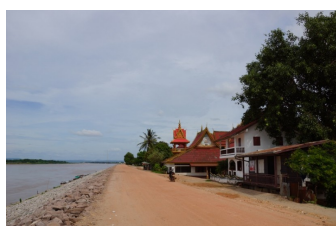

Sikhai-Tha Village ,Sikhottabong District,Vientiane Capital

Listing number: **WGF412**
Listing date: **2015-07-29**
[View on wegofa.com](#)

House for Sale

1

1

Agent Details

SUNLAY SIPRASEUTH
Mobile: +856 20 2389 9999

About this property

House for sale in Sikhottabongdistrict, Vientiane Capital

We offer for sale a two-storey house in the developed village of Sikhottabong district, Vientiane capital. The village is faced to Mekong river and close to the market, school, hotel and restaurant. The panorama in this village is unique with nice view of river. The house total built-up area of 63 sq m and consists of: a kitchen area, a bedroom and a bathroom with toilet. However, it needs renovation and refreshment to become convenient and cozy house for living. The house supplied with electricity and water supply.

To book a premium property advertising product contact your real estate agent.

If you are an agent:

Call: +856 20 2389 9999

Email: orders@wegofa.com