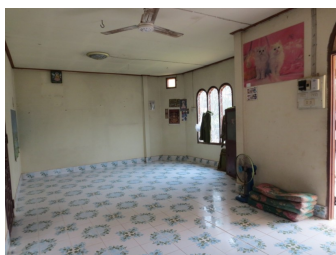

SUNLAY SIPRASEUTH

Mobile: +856 20 2389 9999

About this property

To book a premium property advertising product contact your real estate agent.

If you are an agent:

Call: +856 20 2389 9999

Email: orders@wegofa.com