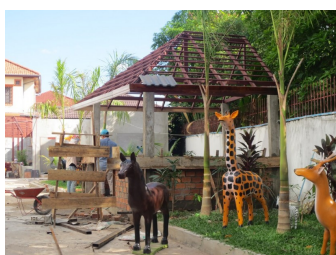

Saphanthong-Tai Village , Sisattanak District, Vientiane Capital

Listing number: **WGF1522**

Listing date: **2015-08-06**

[View on wegofa.com](http://wegofa.com)

Apartment for Rent
Per month

Agent Details

SUNLAY SIPRASEUTH

Mobile: +856 20 2389 9999

About this property

Apartment for rent in Sisattanak district, Vientiane capital.

We offer for rent a fully renovated one-floor apartment in the developed village of Sisattanak district, Vientiane capital. It offers many rooms which consist of a bright and spacious kitchen place, balcony with nice views, 2 cozy bedrooms and 2 fully equipped bathrooms with toilet. The room comes with stylish kitchen furniture from chipboard and has kitchen sink in it. Especially, the bedroom is bright and spacious and allows through appropriate furnishings to create a pleasant atmosphere for relaxing. It also offers facilities such as air condition, TV - sat, microwave, electric hot water, furnishings, water supply and electricity. The apartment is situated in a communicative and lively place with a good environment, near the hotel, market, bank, school and restaurant which is suitable for living.

Note: The rental price is not include electricity cost, but it provides guard and housekeeping for 3 times per a week

How to rent the property?

If you like the property and decide to rent it, we will be able to prepare a rental agreement with the landlord and present it for approval and signature by both parties. Please contact the responsible estate agent for more information on the procedure for renting the property as it may vary between long-term, short-term and seasonal rents.

To book a premium property advertising product contact your real estate agent.

If you are an agent:

Call: +856 20 2389 9999

Email: orders@wegofa.com