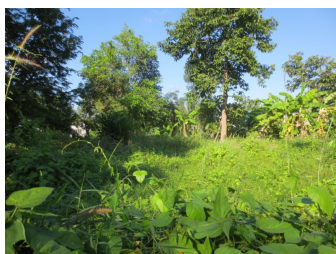

Nongteng-Nua Village ,Sikhottabong District,Vientiane Capital

Listing number: **WGF1500**

Listing date: **2015-08-06**

[View on wegofa.com](http://www.wegofa.com)

Land for Sale

Agent Details

SUNLAY SIPRASEUTH

Mobile: +856 20 2389 9999

About this property

Residential land for sale in Sikhottabong district, Vientiane capital

Our company sells the land with an area of 1741 sq.m. This area is surrounded with many new houses. Furthermore, it also provided the necessary public institutions, services and a variety of places for recreation or entertainment including hotel, market, school, bank and restaurant. Moreover, it is easily accessible by a good road during the whole year. And provides a peaceful community, good environment and fresh air which create the right conditions for resting and living. It is also worth-mentioning that there is no heavy industry in a close proximity. Do not hesitate to contact us!

Viewings

We are ready to organize a viewing of this property at a time convenient for you. Please contact the responsible estate agent and inform them when you would like to have viewings arranged. We can help you!

To book a premium property advertising product contact your real estate agent.

If you are an agent:

Call: +856 20 2389 9999

Email: orders@wegofa.com