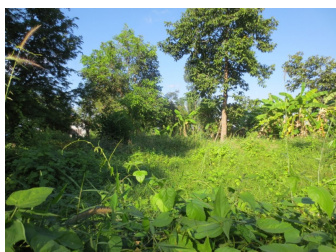

Nongteng-Nua Village ,Sikhottabong District,Vientiane Capital

Listing number: **WGF1500**

Listing date: **2015-08-06**

[View on wegofa.com](http://www.wegofa.com)

Land for Sale

Agent Details

SUNLAY SIPRASEUTH

Mobile: +856 20 2389 9999

About this property

Residential land for sale in Sikhottabong district, Vientiane capital

Our company sells the land with an area of 1741 sq.m. This area is surrounded with many new houses. Furthermore, it also provided the necessary public institutions, services and a variety of places for recreation or entertainment including hotel, market, school, bank and restaurant. Moreover, it is easily accessible by a good road during the whole year. And provides a peaceful community, good environment and fresh air which create the right conditions for resting and living. It is also worth-mentioning that there is no heavy industry in a close proximity. Do not hesitate to contact us!

Viewings

We are ready to organize a viewing of this property at a time convenient for you. Please contact the responsible estate agent and inform them when you would like to have viewings arranged. We can help you!

To book a premium property advertising product contact your real estate agent.

If you are an agent:

Call: +856 20 2389 9999

Email: orders@wegofa.com