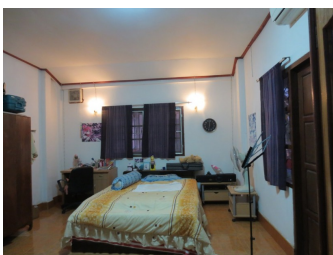

Saphanthong-Tai Village , Sisattanak District, Vientiane Capital

Listing number: **WGF1348**

Listing date: **2015-08-05**

[View on wegofa.com](http://www.wegofa.com)

House for Sale

Agent Details

SUNLAY SIPRASEUTH

Mobile: +856 20 2389 9999

About this property

House for sale in Sisattanak district, Vientiane capital.

We present you pretty property for sale in a big village, which belongs to Sisattanak district, Vientiane capital. The new house offers you with unique combination of stunning view and a good environment. It is offered for sale fully furnished. It covers a living area of 216 sq.m and consists of: First floor- an entrance, a living room, kitchen, 1 bedroom and a bathroom / WC; Second floor- 2 bedrooms and 2 bathrooms combined with comfort.

The house is in sound condition: brick-built, the outside and inside walls are painted; floors are tiled, solid roof. It also provides air conditioning, water supply, TV - sat, DSL - internet, balcony and furnishings. There is a parking area for your car, which is surrounded by a fence. The distance to the city center is about few minutes. It can be reached by a good road by very types of vehicle. The place where the house is located is quiet which is close to the market, shop, restaurant, bank, hotel, hospital and school. Especially, it is close to the International School. Furthermore, there are many new houses surrounding this property.

Viewings

We are ready to organize a viewing of this property at a time convenient for you. Please contact the responsible estate agent and inform them when you would like to have viewings arranged. We can help you.

To book a premium property advertising product contact your real estate agent.

If you are an agent:

Call: +856 20 2389 9999

Email: orders@wegofa.com